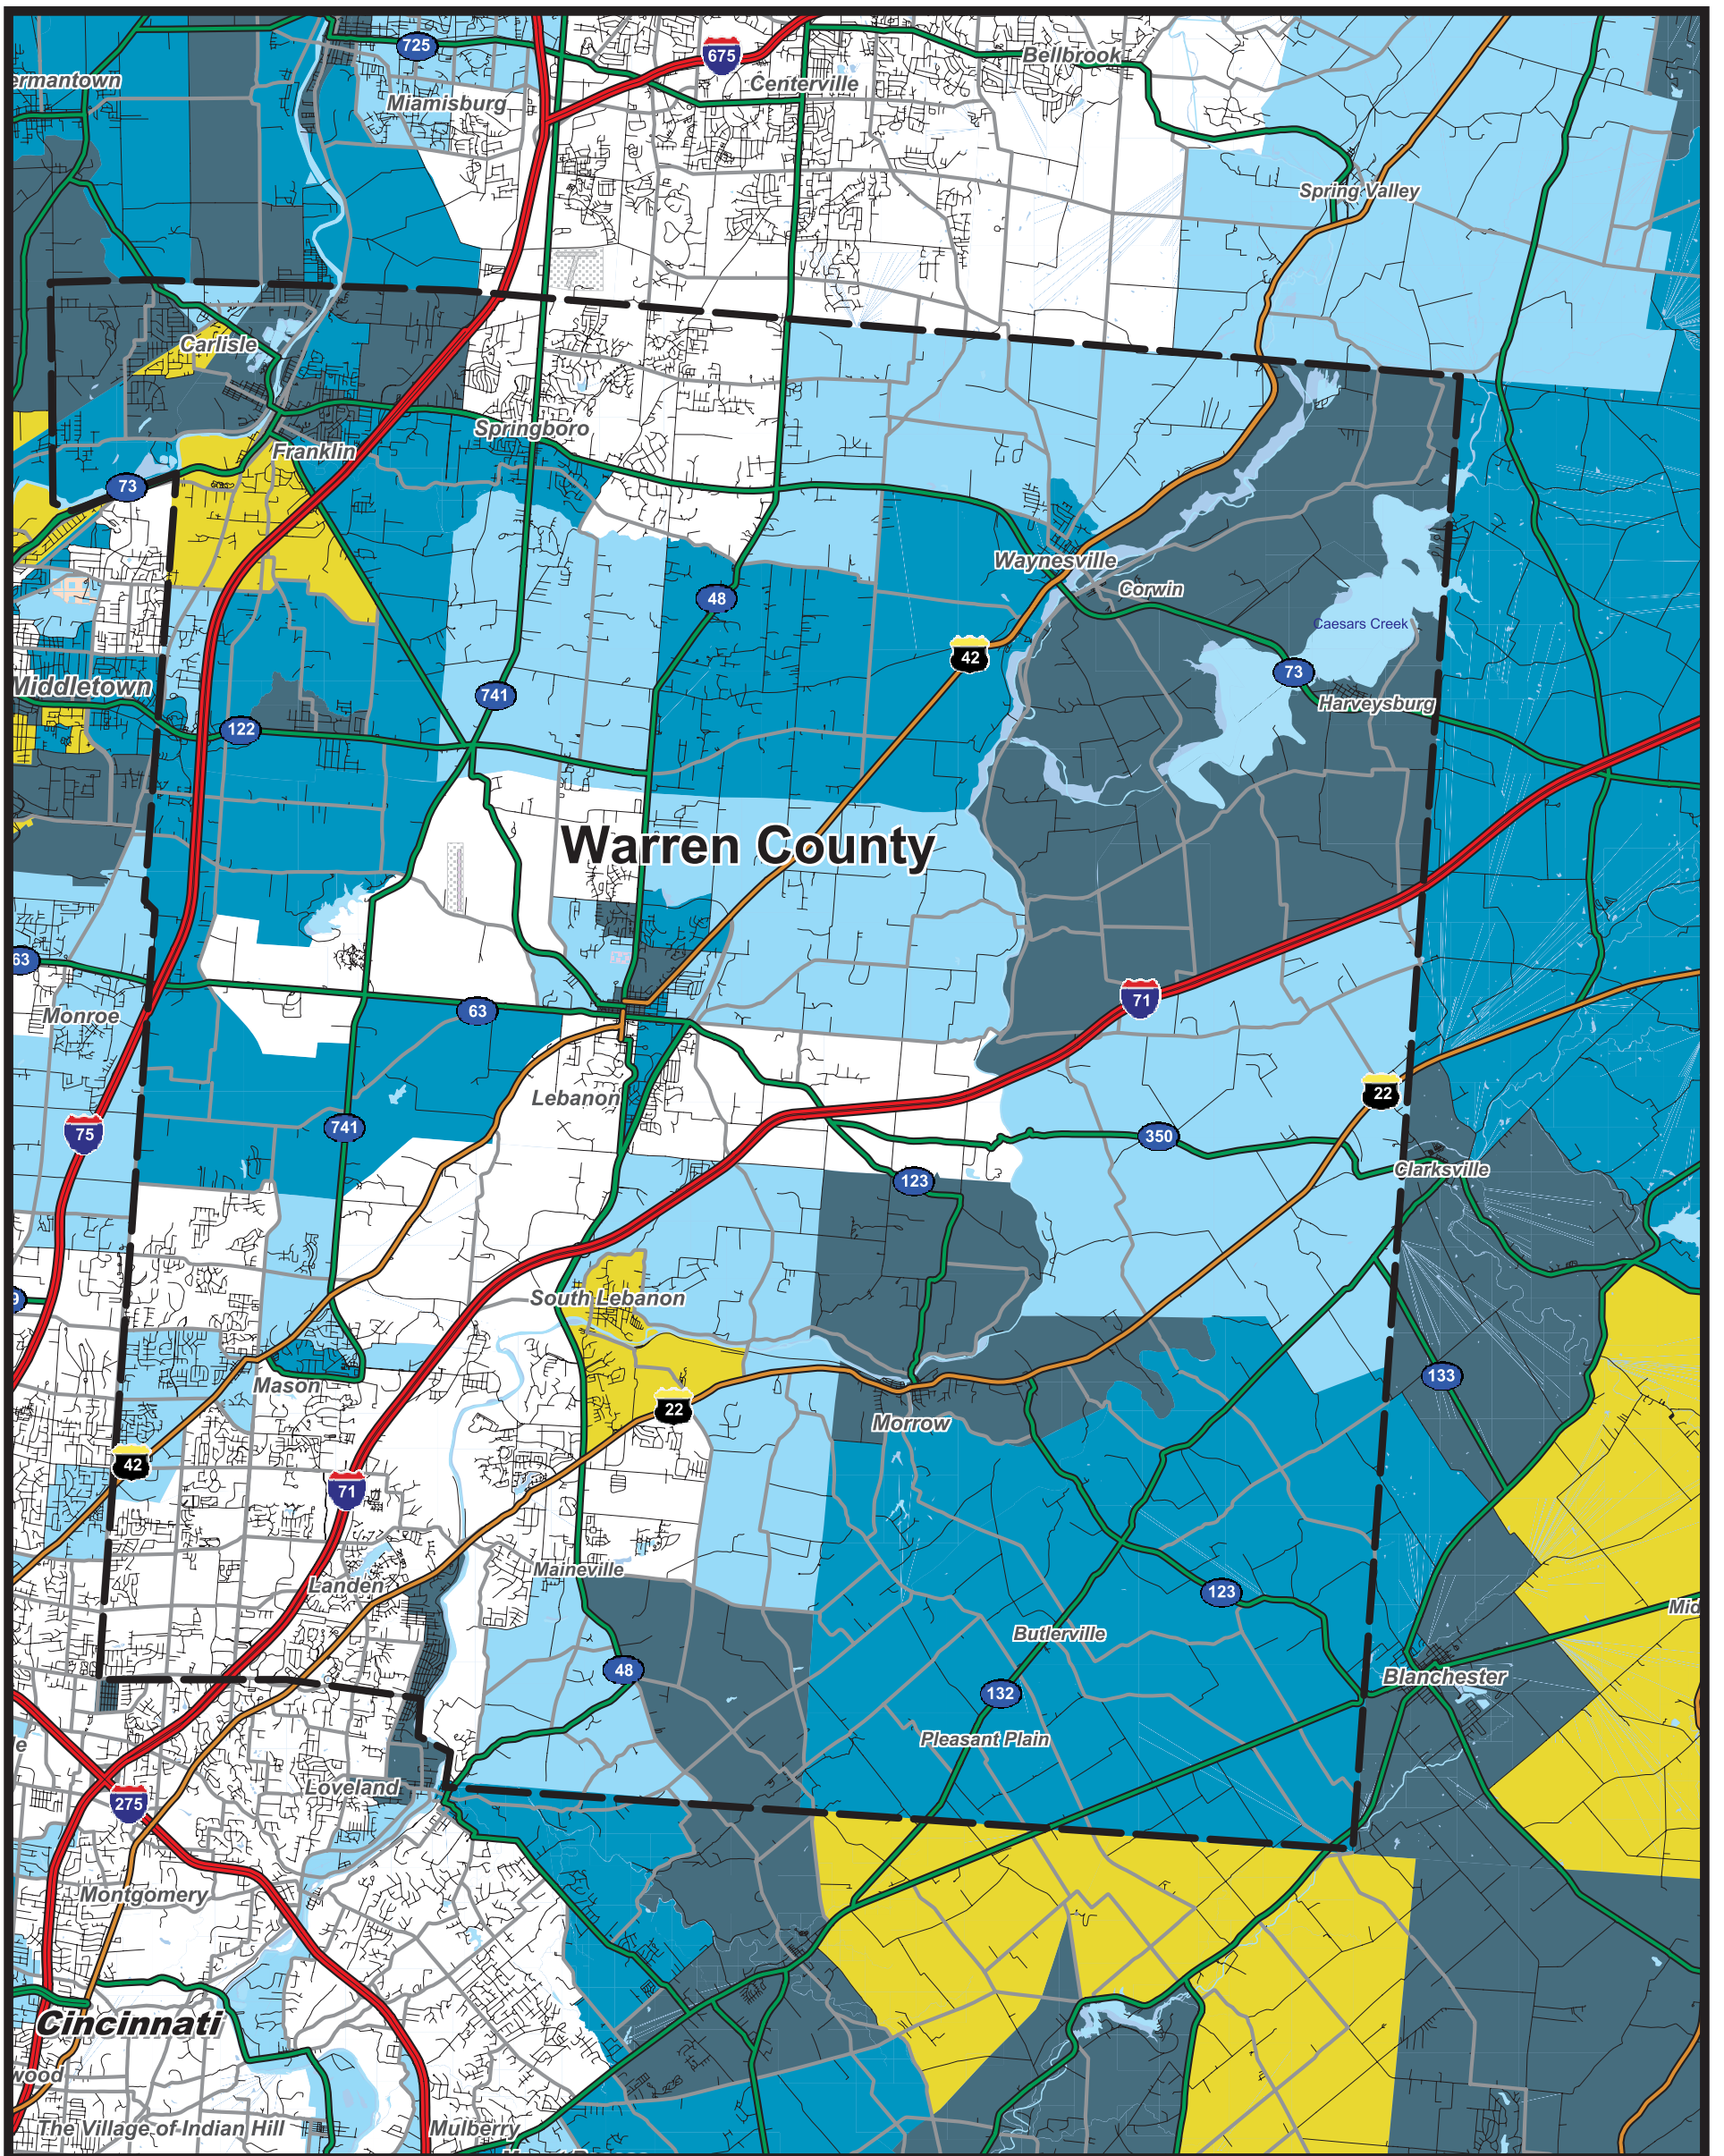

% Of Blue Collar Workforce - Warren County, Ohio

% Of Blue Collar Workforce

% Blue Collar Workers By Block Groups

- 60% or more
- 50% to 60%
- 40% to 50%
- 30% to 40%
- 30% or below